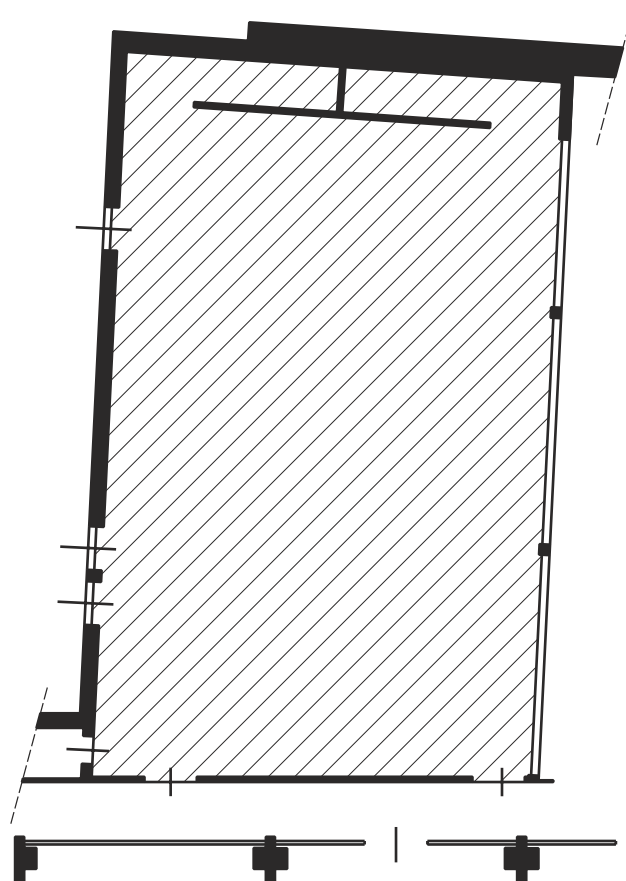

SALA MAGNOLIA

DU LACETDUPARC.COM

235
sqm

DIMENSIONS (m)				PERSONS		
LENGTH	WIDTH	HEIGHT	SQM	T	S	U
19.00	12.30	3.40	235	230	80	60

T= THEATRE
S= SCHOOL
U= "U"SHAPE