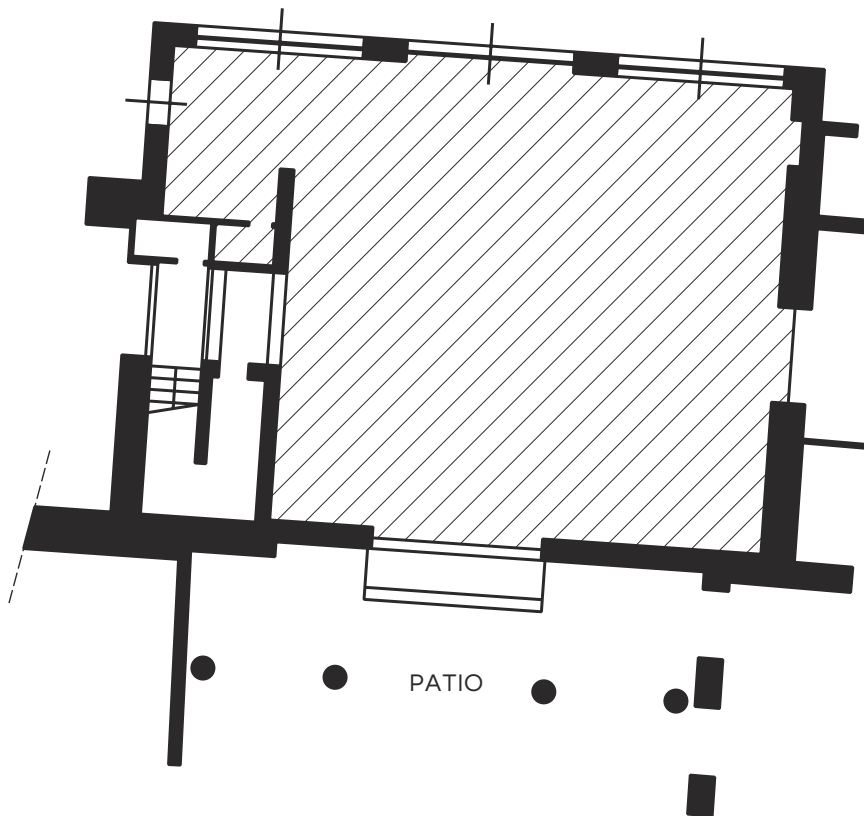

SALA ROSA

DU LACETDUPARC.COM

135
sqm

DIMENSIONS (m)				PERSONS		
LENGTH	WIDTH	HEIGHT	SQM	T	S	U
12.50	10.80	4.00	135.00	120	70	50

T= THEATRE
S= SCHOOL
U= "U"SHAPE