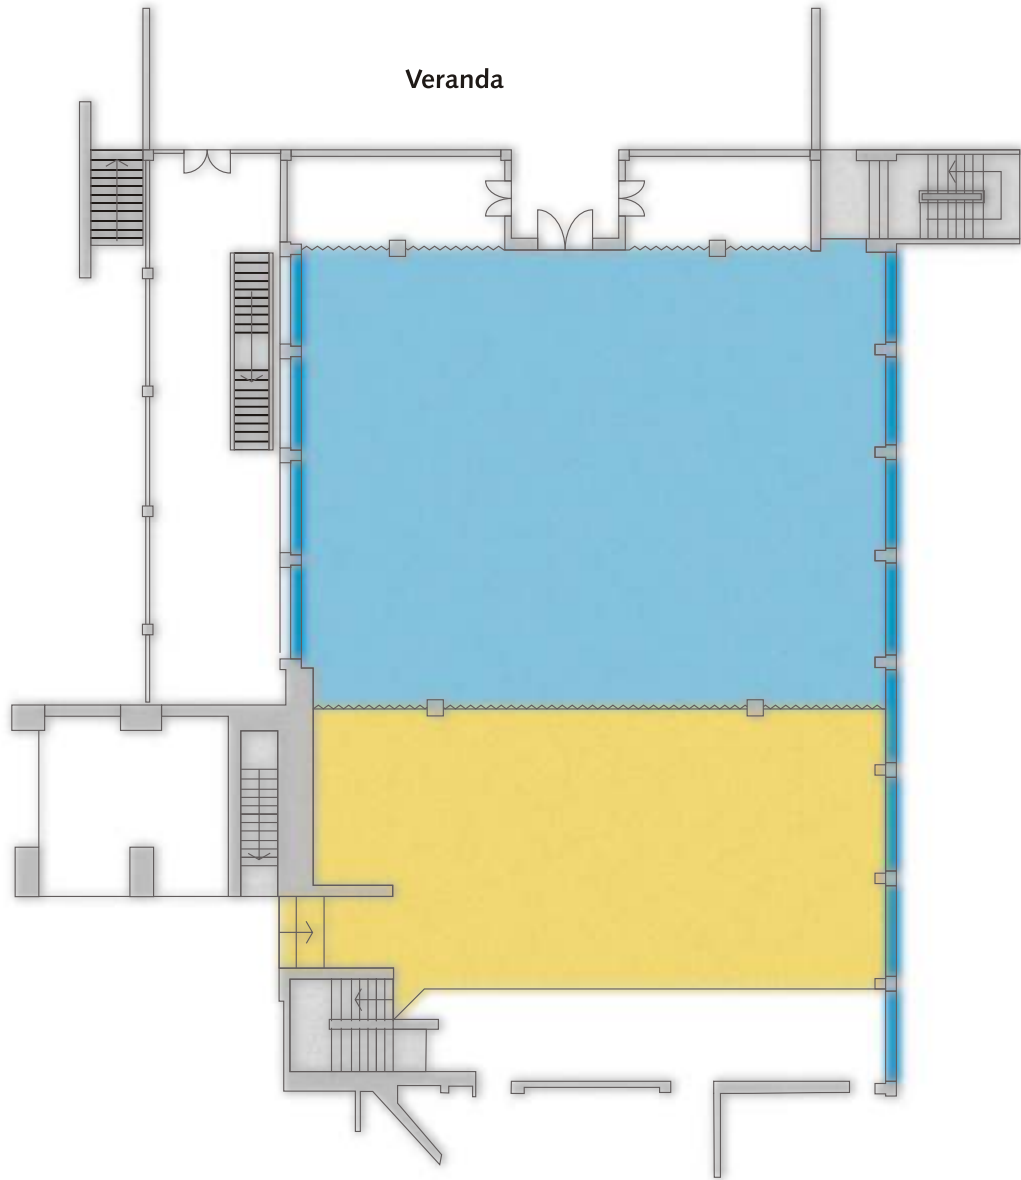

DU LAC ET DU PARC
GRAND RESORT

Salone delle Feste / Foyer

■ Salone delle Feste	DIMENSIONS				PERSONS		
	length	width	height	sqm	theatre	school	"U" shape
	17.00 m	19.50 m	4.40 m	331.00	400	200	-

■ Foyer	DIMENSIONS				PERSONS		
	length	width	height	sqm	theatre	school	"U" shape
	7.00 m	15.20 m	5.50 m	106.00	-	-	-