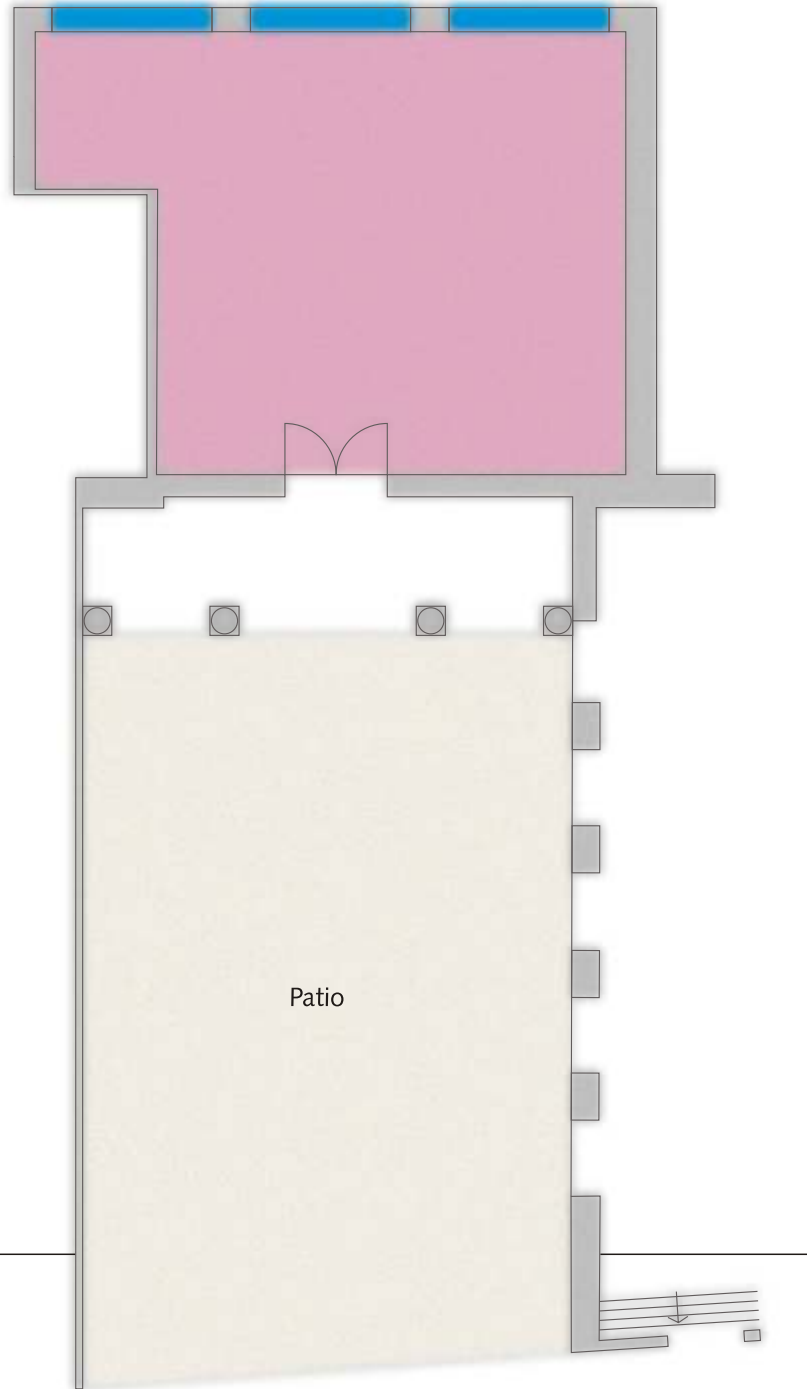

## Sala Rosa

Sala Rosa

DIMENSIONS				PERSONS		
length	width	height	sqm	theatre	school	"U" shape
12.50 m	10.80 m	4.00 m	135.00	120	70	50