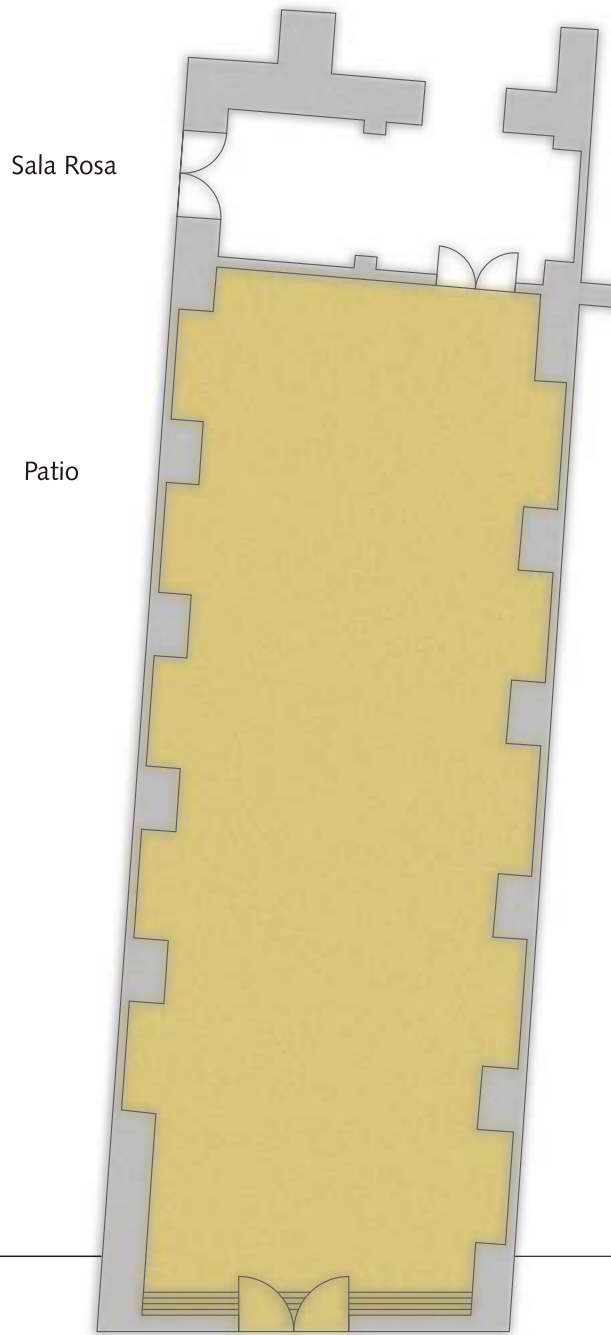

DU LAC ET DU PARC
GRAND RESORT

Sala Glicine

Sala Glicine

DIMENSIONS				PERSONS		
length	width	height	sqm	theatre	school	"U" shape
16.00 m	5.30 m	3.45 m	91	50	30	25